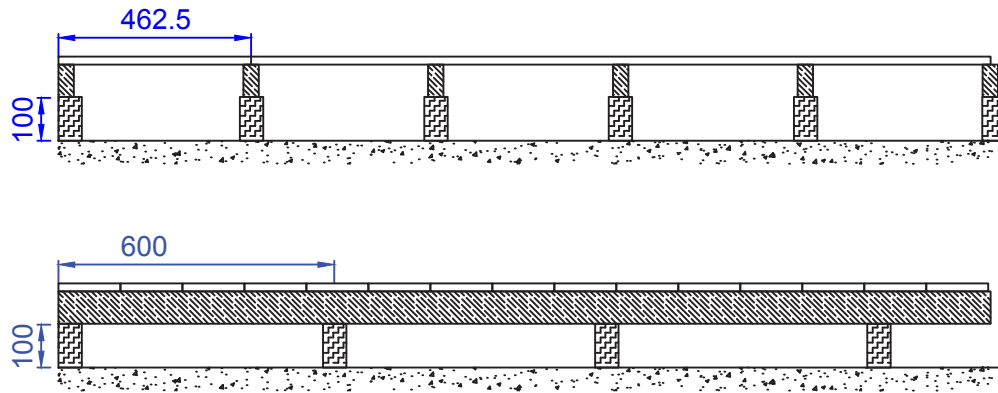

Decking Installation

Decking Edges

462.5mm center to center

Joist Spacing

Random 462.5mm Center to Center

Four sides:3 rows are reeded face, in the middle are smooth face

Framing 462.5mm Center to Center

Staggered 462.5mm Center to Center