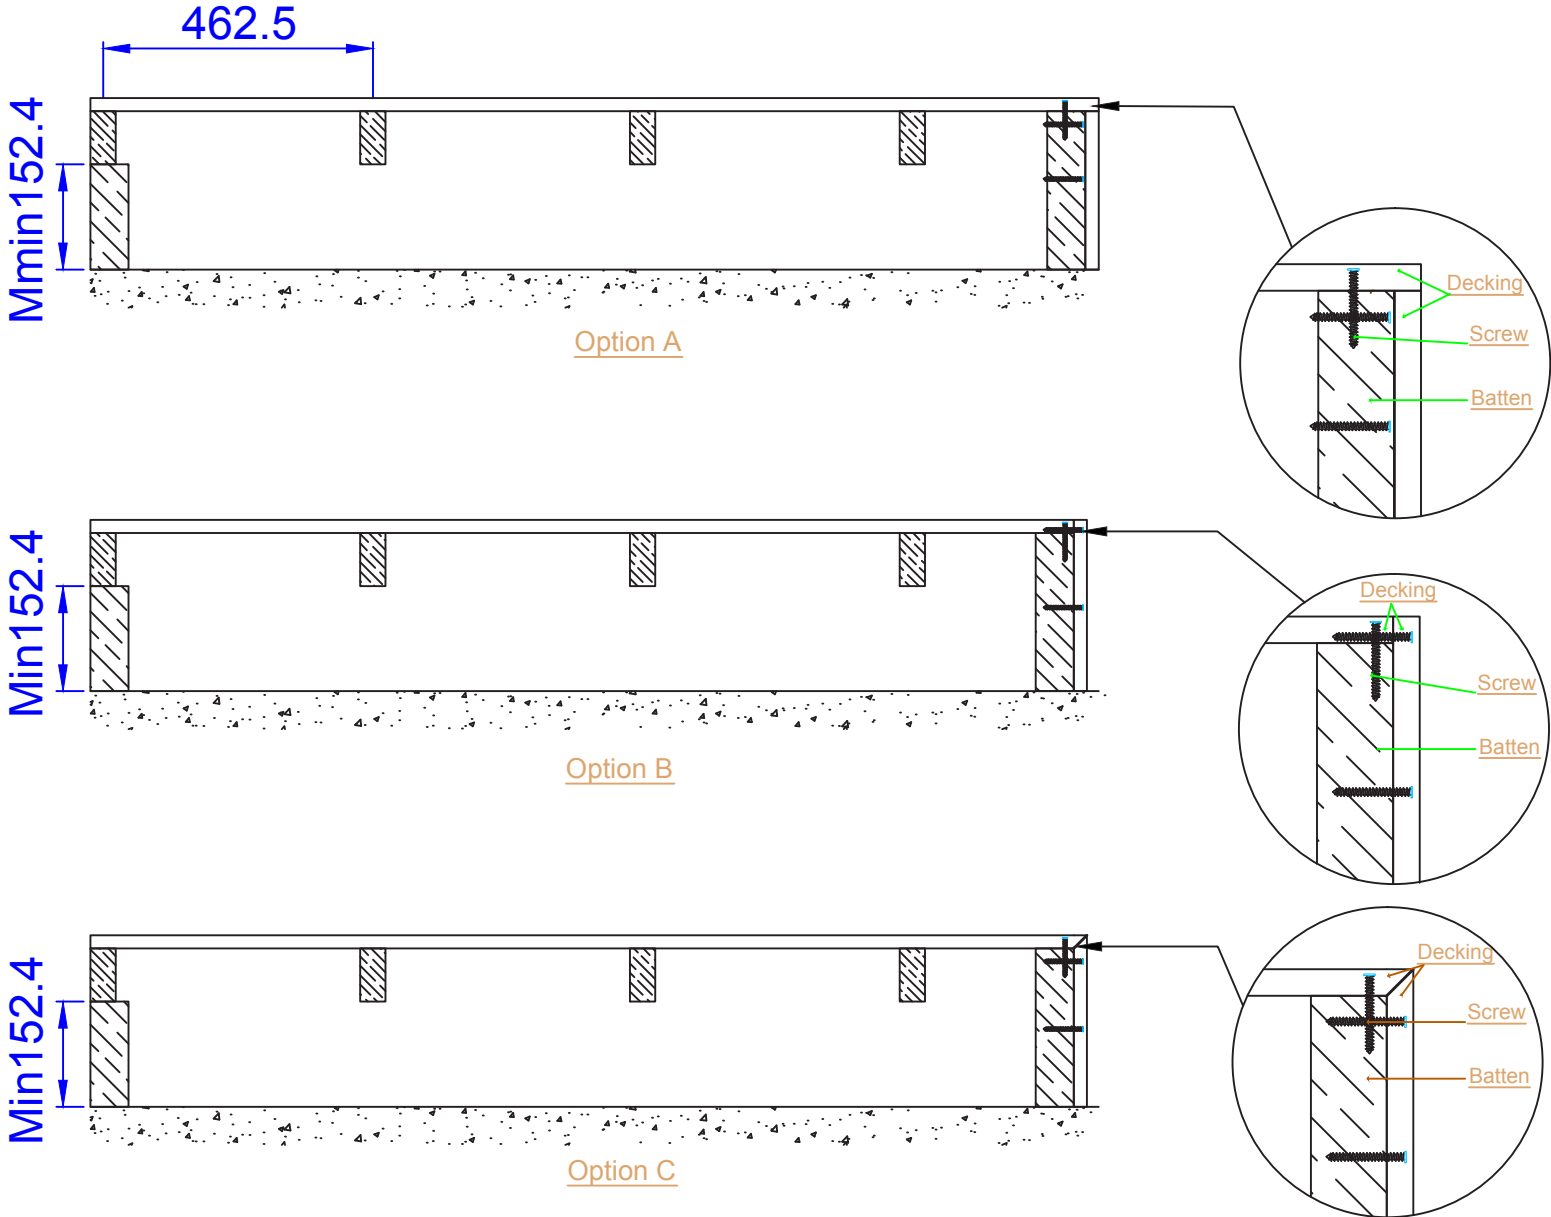

Decking Installation

Decking Edges

462.5mm center to center

Joist Spacing

Random 462.5mm Center to Center

Four sides:3 rows are reeded face, in the middle are smooth face

Framing 462.5mm Center to Center

Staggered 462.5mm Center to Center